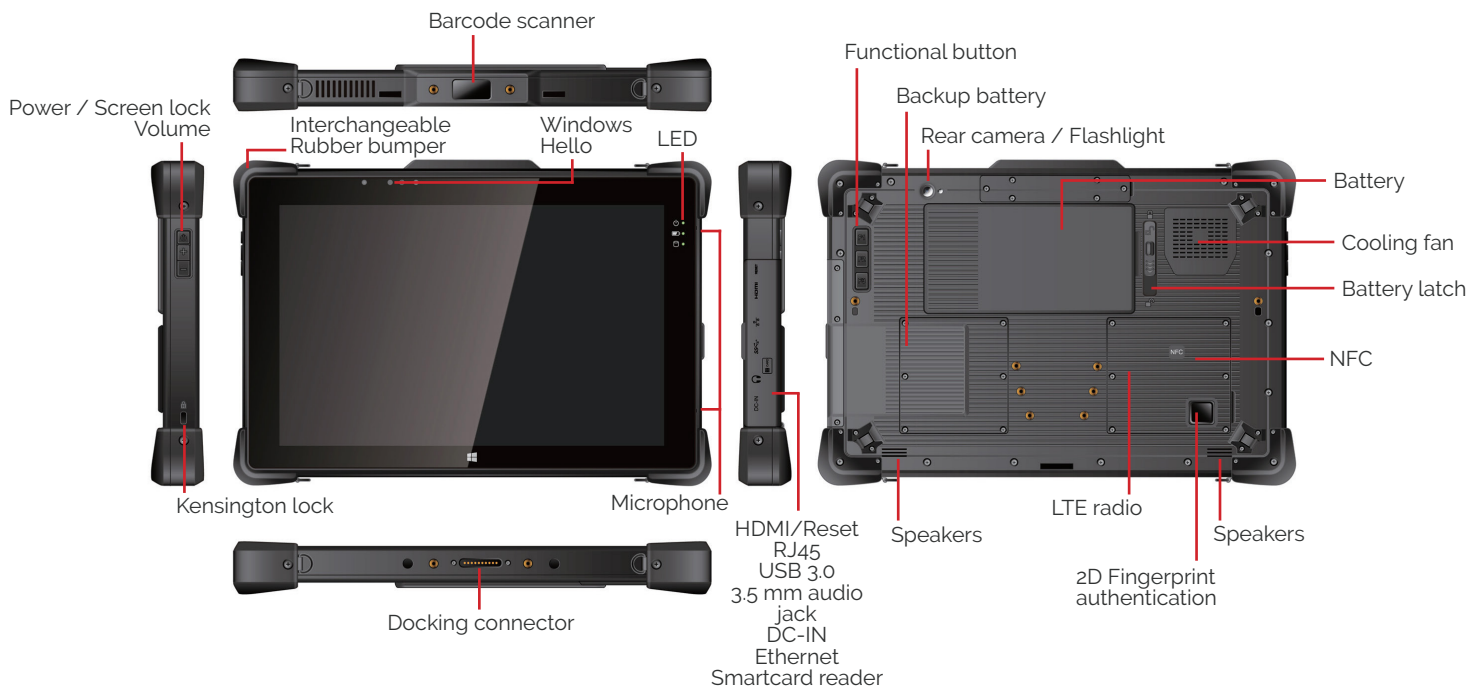

BLADE SERIES ATA-12W

12.2" Capacitive Touchscreen with Glove & Wet Touch
Windows® 10 Pro (64-bit)

Water / Dust / Shock
Proof (IP 65)

4G WWAN
WiFi & Bluetooth

Hot Swap Battery
6000 mAh

2.0 / 8.0 MP Camera

Windows® 10 Pro

Barcode
1D / 2D Scanner

ACCESSORIES

Office dock

Hand strap

Battery charger

Vehicle dock

SPECIFICATIONS

SOFTWARE	Windows® 10 Pro (64-bit) / IoT Enterprise
DURABILITY	MIL-STD-810G IP65
CPU STORAGE & MEMORY	Intel® Core i7-7500U Intel® Core i5-7200U DDR4 8G replaceable, MAX support 16G 64GB or 128GB SSD
DISPLAY	12.2" WUXGA 1920x1200 IPS
AUDIO	2 digital microphone array 2 integrated speakers
INPUT	10-point multi-touch and capacitive stylus, support glove mode and wet-touch mode 6 physical buttons (power, vol+, vol-, 3 programmable keys)
CAMERAS	2MP front camera 8MP rear camera, Auto Focus, Flash
INTERFACE	Docking connector Full size USB 3.0 RJ45 Gigabit ethernet port Replaceable DC jack Micro HDMI 3.5mm audio jack Micro SIM Card Slot Micro SDXC Card Slot Reset hole

WIRELESS	Optional Sierra Wireless 4G LTE Module (EMEA) GPS Ublox M8 onboard GPS Wi-Fi 802.11a/b/g/n/ AC Bluetooth® 4.2
POWER SUPPLY	Backup battery / Hot swappable external battery Multiple battery pack: - Standard battery: 7.6V, 6000 mAh / 45.6Wh Battery operation: - Standard battery: up to 10 hours
SECURITY	Optional integrated fingerprint reader Firmware TPM 2.0 Optional smartcard reader Optional NFC / RFID reader Kensington cable lock slot Windows® Hello
DIMENSIONS & WEIGHT	12.36" x 8.3" x 1.0" (314.0 mm x 211.0 mm x 25.5 mm) 2.87 lbs (1.3KG)
COLLABORATION	Optional 1D/2D barcode reader 9 Axis MEMS sensor (accelerometer, eCompass, gyroscope) Ambient light sensor Proximity sensor
STATUS INDICATORS	Power, battery status, HDD
ACCESSORIES	AC Adapter 65W (19V / 3.42A) Hand strap with stylus holder Capacitive stylus pen Optional vehicle dock Optional office dock Optional battery charger