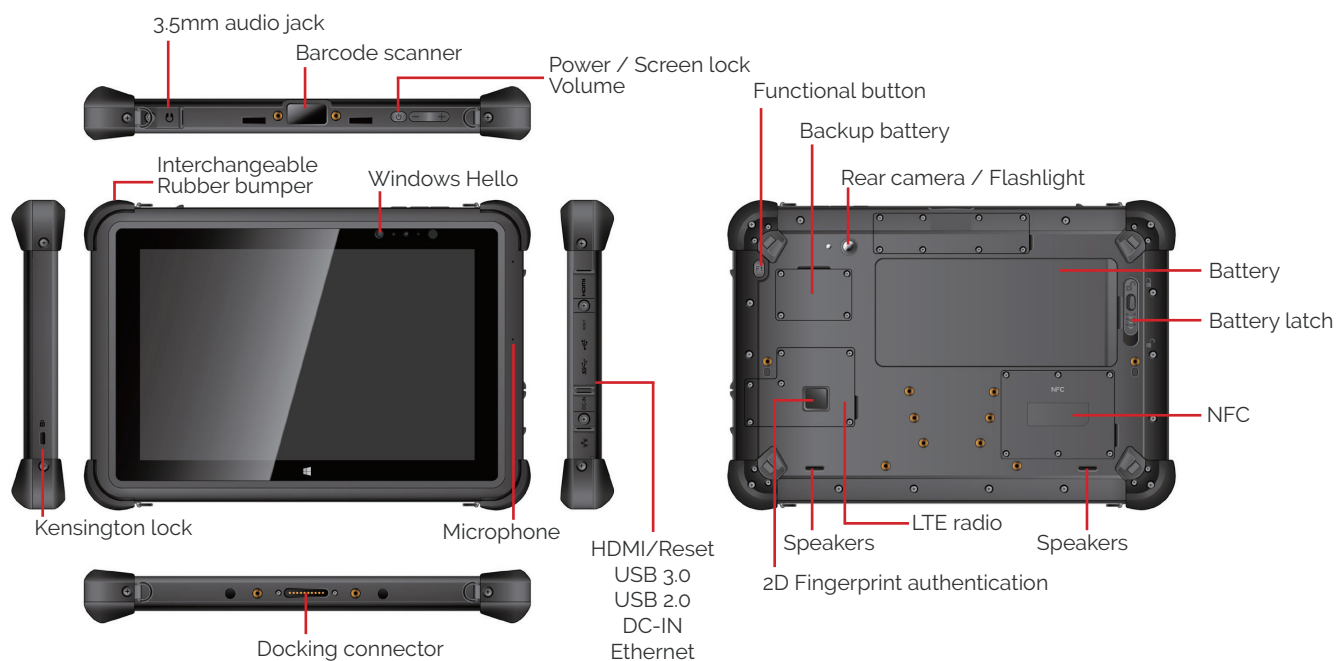

BLADE SERIES ATA-10W

10" Capacitive Touchscreen with Glove & Wet Touch
Windows® 10 Pro (64-bit)

Water / Dust / Shock
Proof (IP 65)

4G WWAN
WiFi & Bluetooth

Hot Swap Battery
10800 mAh

2.0 / 8.0 MP Camera

Windows® 10 Pro

Barcode
1D / 2D Scanner

ACCESSORIES

Office dock

Hand strap

Battery charger

Vehicle dock

SPECIFICATIONS

SOFTWARE	Windows® 10 Pro (64-bit) / IoT Enterprise
DURABILITY	MIL-STD-810G IP65
CPU STORAGE & MEMORY	Intel® Atom™ x5-Z8550 Processor LPDDR3 4GB on board, MAX support 8G 64GB or 128GB eMMC
DISPLAY	10.1" WUXGA 1920 x 1200 IPS
AUDIO	1 digital microphone 2 integrated speakers
INPUT	10-point multi-touch and capacitive stylus, support glove mode and wet-touch mode 4 physical buttons (power, vol+, vol-, barcode scanner key)
CAMERAS	2MP front camera 8MP rear camera, Auto Focus, Flash
INTERFACE	Docking connector Full size USB 3.0 Full size USB 2.0 RJ45 Gigabit ethernet port Replaceable DC jack Micro HDMI 3.5mm audio jack Micro SIM Card Slot Micro SDXC Card Slot Reset hole

WIRELESS	Optional Sierra Wireless 4G LTE Module (EMEA) GPS Wi-Fi 802.11a/b/g/n/ AC Bluetooth® 4.0
POWER SUPPLY	Backup battery / Hot swappable external battery Multiple battery pack: - Standard battery: 3.8V, 10800 mAh / 41Wh Battery operation: - Standard battery: up to 10 hours
SECURITY	Optional integrated fingerprint reader Firmware TPM 2.0 Optional smartcard reader Optional NFC / RFID reader Kensington cable lock slot Windows® Hello
DIMENSIONS & WEIGHT	13.72" x 7.56" x 0.86" (283.4 mm x 192 mm x 21.9 mm) <2.53 lbs (<1150g)
COLLABORATION	Optional 1D/2D barcode reader 9 Axis MEMS sensor (accelerometer, eCompass, gyroscope) Ambient light sensor Proximity sensor
ACCESSORIES	AC Adapter 65W (19V / 3.42A) Hand strap with stylus holder Capacitive stylus pen Optional vehicle dock Optional office dock Optional battery charger